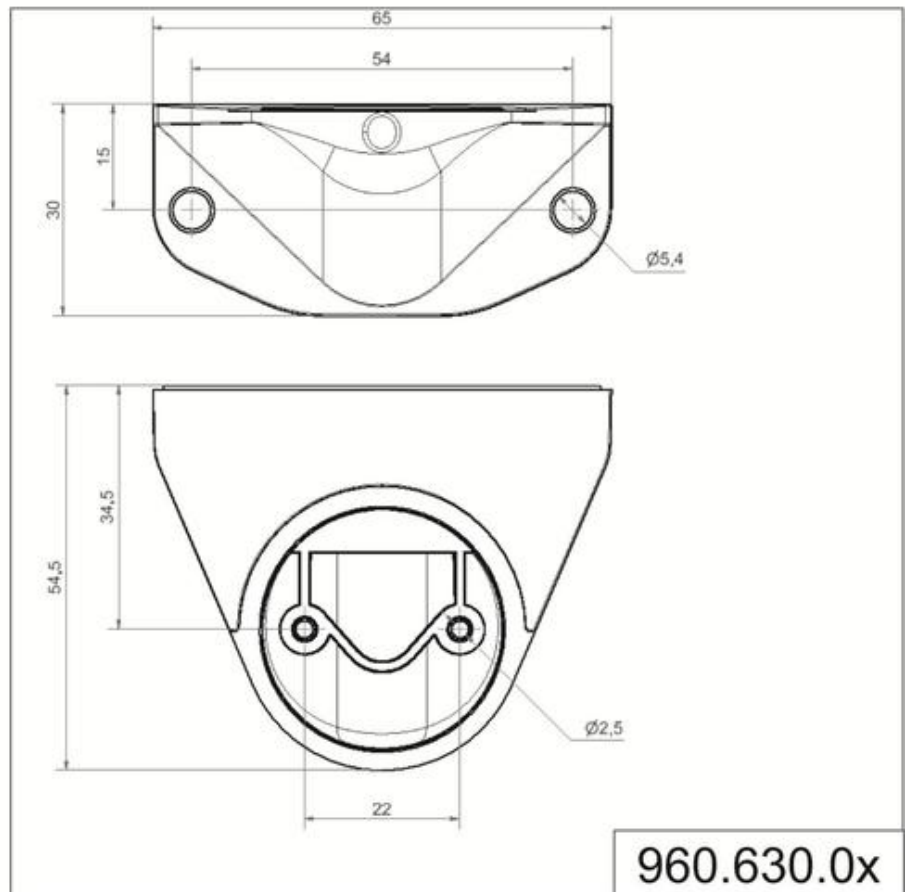

KombiSIGN 40 / Accessories

Bracket concealed cable entry WM BK

Part No.: 960.630.01

MECHANICAL DATA

Length	65 mm
Width	55 mm
Height	30 mm
Materials	PC/ABS
Housing colour	Black
Protection category	IP66 IP69K
Weight with packaging	28 g
Product weight	28 g

DRAWING

For additional installation and mounting information, refer to the appropriate user guide at www.werma.com. This printed copy is for information only and is subject to alteration.