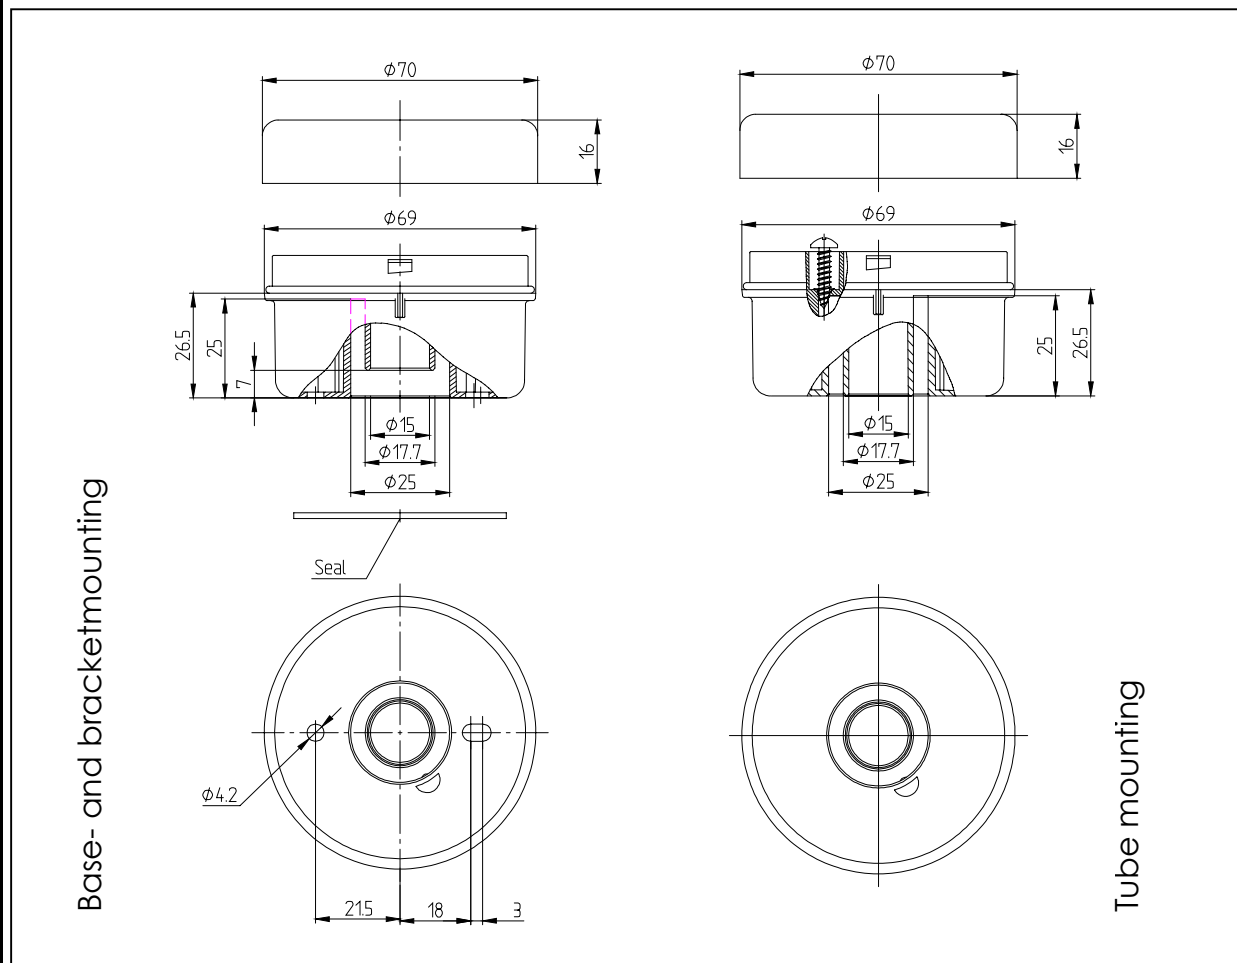

Terminal element 640 Screw

(provisional technical data sheet)

WERMA Signaltechnik
GmbH + Co.
Dürbheimer Straße 15
D-78604 Rietheim-Weilheim
Phone 0049/7424/9557-0
Fax 0049/7424/9557-44

Mechanical specifications:

Material: PA GF - black
Seal: premounted with each element

Terminal: M3 clamps, $\leq 2,5\text{mm}^2$, $\leq 0,4\text{Nm}$
AWG 18 to AWG 14

Order-No.:

640 830 00 Terminal element (screw) for tube
mounting with cap
640 820 00 Terminal element (screw) for
base and bracket mounting with
cap and seal

Further specifications:

Protection rating: IP 65 when mounted

Mass:

640.830.00 Terminal element for tube
mounting
with cap
ca. 84g
640.820.00 Terminal element for base and
bracket mounting with cap and
seal
ca. 83g

Regulations: Conform to current
EC-regulations.
UL-listed.

All specifications refer to Unenn and room temperature!

	Drawn up	proved	released	Data-sheet-No.
Name	E. Rudischhauser	S. Neumann	H. Elsäßer	000 640 501
Date	2001-10-30	2001-11-06	2001-11-09	Page 1 of 1